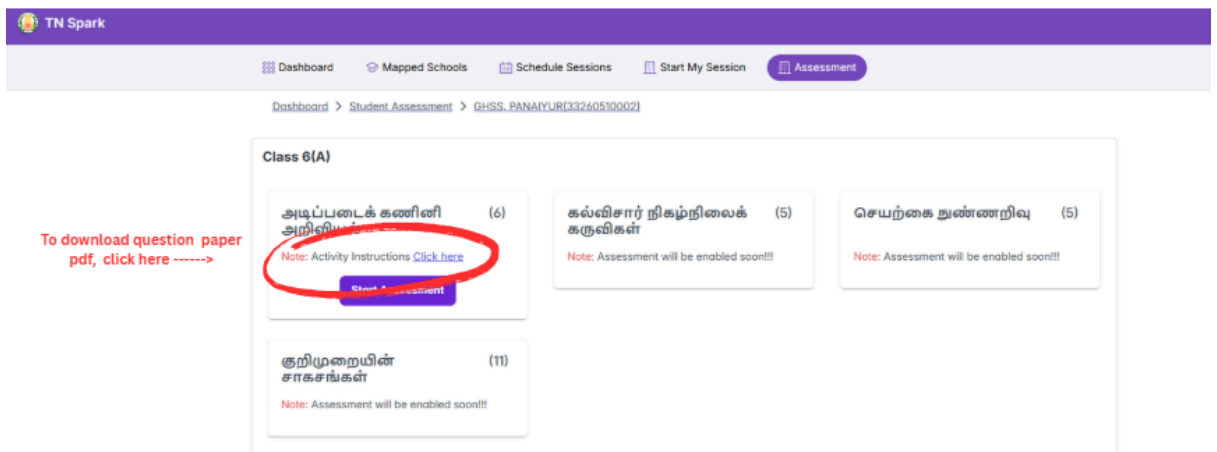

Step 3: Click on “Assessments”

- In the dashboard click on assessments

- Then click on the start button.

Step 4: Start assessments

- Click on the class for assessments and select the topic.
- Assessment is enabled only for **THEME-1- Fundamentals of computer science**.

- Click on: **ACTIVITY INSTRUCTIONS: Click here- to download assessments questions pdf.** (The pdf also has the assessment rubric for marking scores)

- After downloading the assessment questions, conduct the assessment for students in the Hi- Tech lab.
- To enter the assessment ratings for students, **click on the “Start Assessments”** button