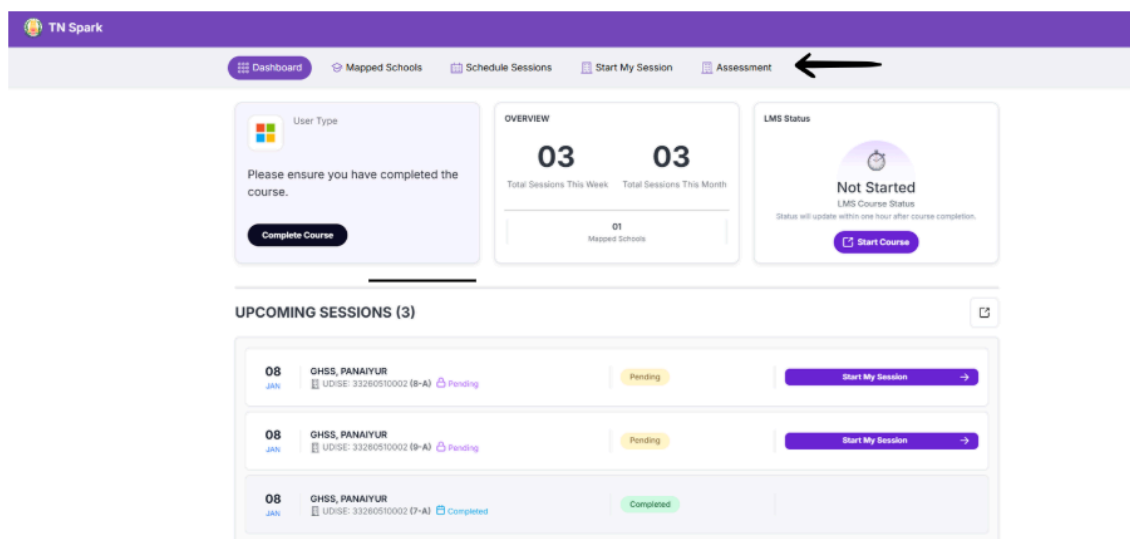

EMIS Portal Step-by-Step Guide

Step 1: Log in to the EMIS- [Link](#)

- Enter your User ID and Password.

Step 2: Click “ Go to TN SPARK”

- After logging in, click on the Menu in the top right corner (three dots).
- Then click on the Go to TN SPARK menu.

Step 3: Click on “Assessments”

- In the dashboard click on assessments

- Then click on the start button.

Step 4: Start assessments

- Click on the class for assessments and select the topic.
- Assessment is enabled only for **THEME-1- Fundamentals of computer science**.