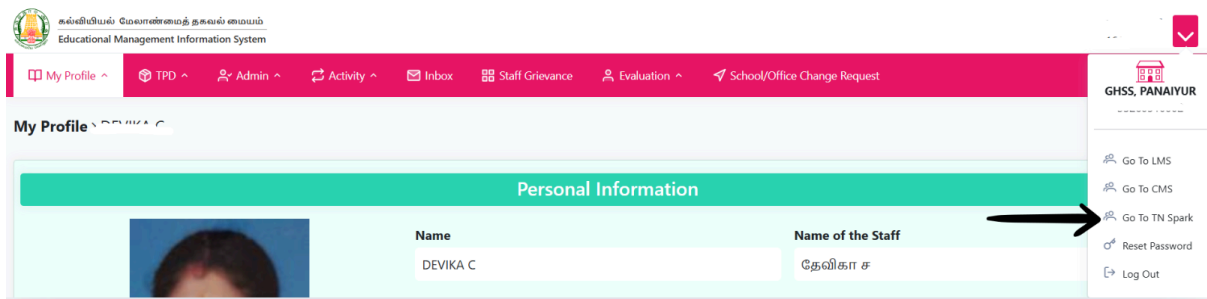

EMIS Portal Step-by-Step Guide

Step 1: Log in to the EMIS- [Link](#)

- Enter your User ID and Password.

Step 2: Click “ Go to TN SPARK”

- After logging in, click on the Menu in the top right corner (three dots).
- Then click on the Go to TN SPARK menu.

Step 3: Click on “Assessments”

- In the dashboard click on assessments

- Then click on the start button.

Step 4: Start assessments

- Click on the class for assessments and select the topic.
- Assessment is enabled only for **THEME-1- Fundamentals of computer science**.