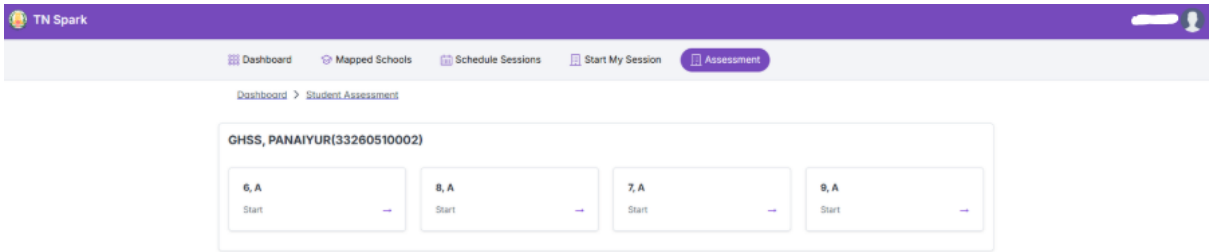

EMIS Portal Step-by-Step Guide

Step 1: Log in to the EMIS- [Link](#)

- Enter your User ID and Password.

Step 2: Click “ Go to TN SPARK”

- After logging in, click on the Menu in the top right corner (three dots).
- Then click on the Go to TN SPARK menu.

Step 3: Click on “Assessments”

- In the dashboard click on assessments

- Then click on the start button.

Step 4: Start assessments

- Click on the class for assessments and select the topic.
- Assessment is enabled only for **THEME-1- Fundamentals of computer science**.